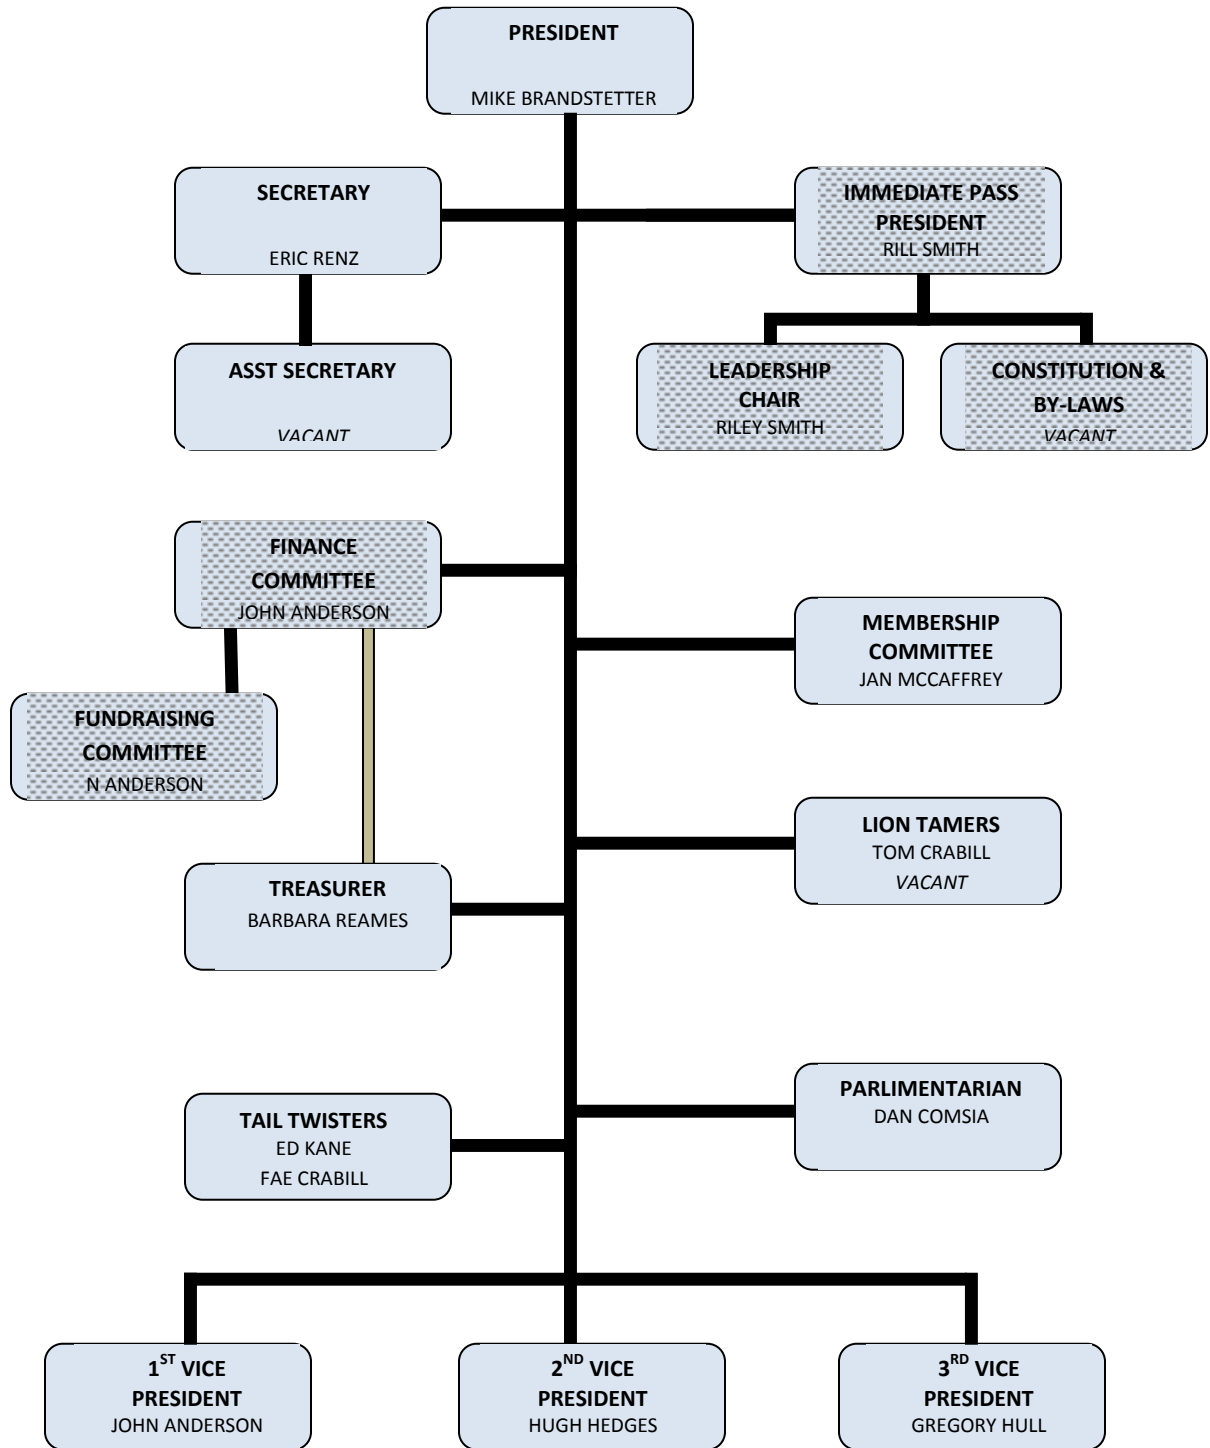

LAKEWOOD FIRST LIONS CLUB LEADERSHIP

ELECTED OFFICERS FOR 2009-2010

Note: Appointed offices are grayed out

LAKWOOD FIRST LIONS CLUB LEADERSHIP
ORGANIZATION CHART WITH NAMES FOR 2009-2010

LAKESWOOD FIRST LIONS CLUB LEADERSHIP

ORGANIZATION CHART WITH NAMES FOR 2009-2010

LAKWOOD FIRST LIONS CLUB LEADERSHIP

ORGANIZATION CHART WITH NAMES FOR 2009-2010