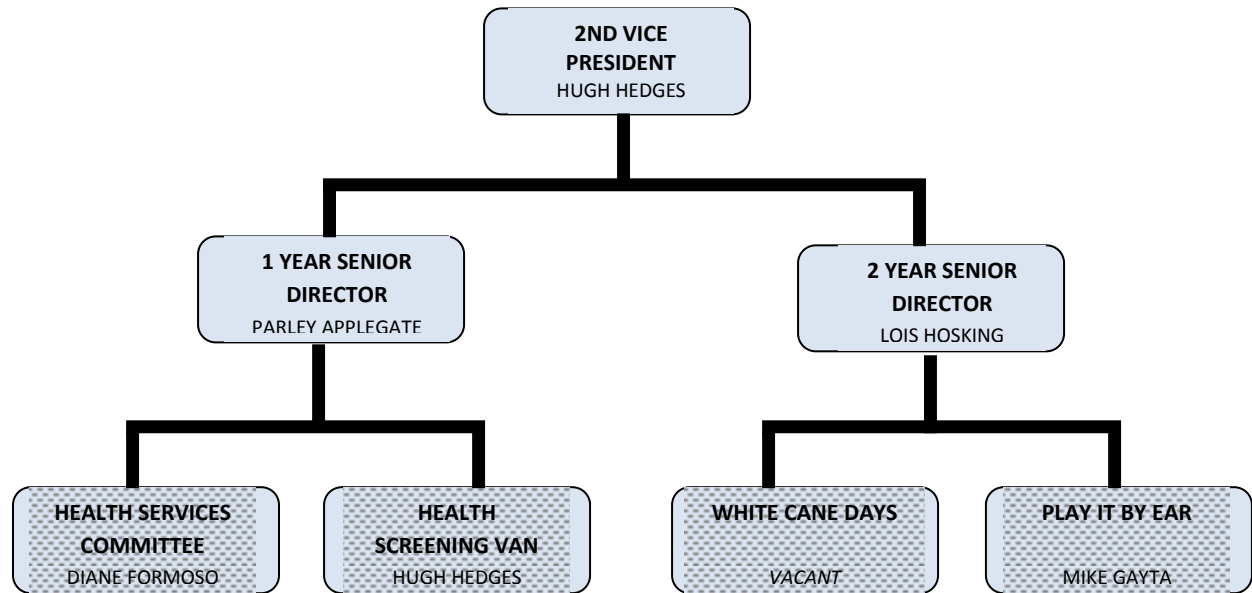

LAKEWOOD FIRST LIONS CLUB LEADERSHIP

ELECTED OFFICERS FOR 2009-2010

Note: Appointed offices are grayed out

LAKWOOD FIRST LIONS CLUB LEADERSHIP
ORGANIZATION CHART WITH NAMES FOR 2009-2010

LAKESWOOD FIRST LIONS CLUB LEADERSHIP

ORGANIZATION CHART WITH NAMES FOR 2009-2010

LAKWOOD FIRST LIONS CLUB LEADERSHIP

ORGANIZATION CHART WITH NAMES FOR 2009-2010